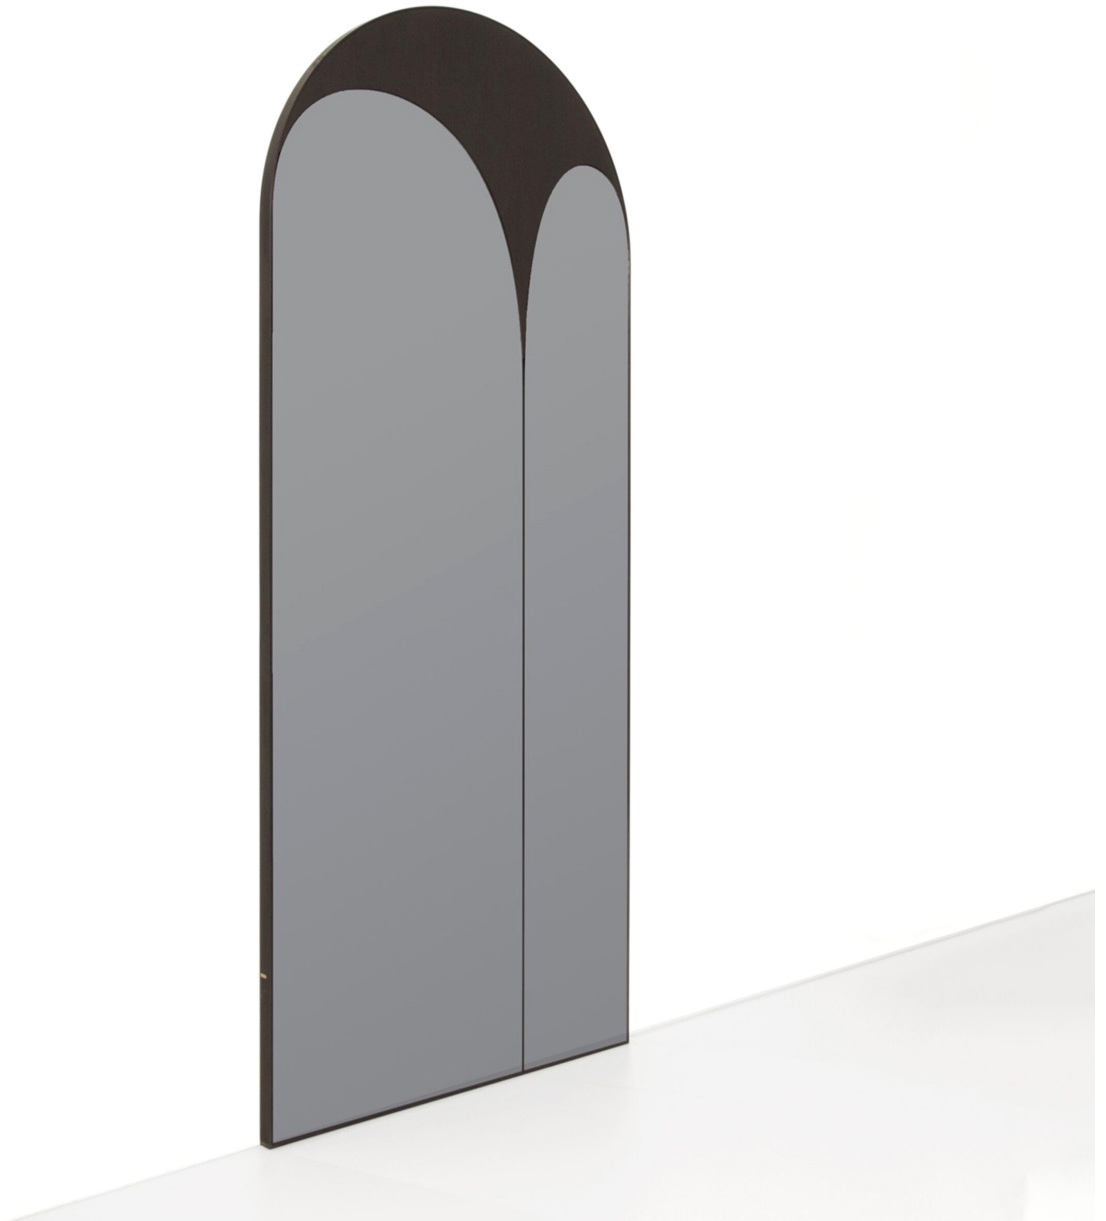

minima

Svale Mirror

Staerk&Christensen

DESCRIPTION

Inspired by the swallow birds common in Denmark, the Svale Mirror features an abstracted swallow silhouette made from blackened walnut. An arch shape, thematic in Bower's work, is completed with a grey tinted mirror, filling in the negative space beneath each of the swallow's wings.

DIMENSIONS

36" x 84" x 1.25"

FEATURES

- Glass Options: Gray, Bronze, Clear, French Antique
- Frame Options: Steam-bent Blackened Walnut, White Oak, Walnut
-