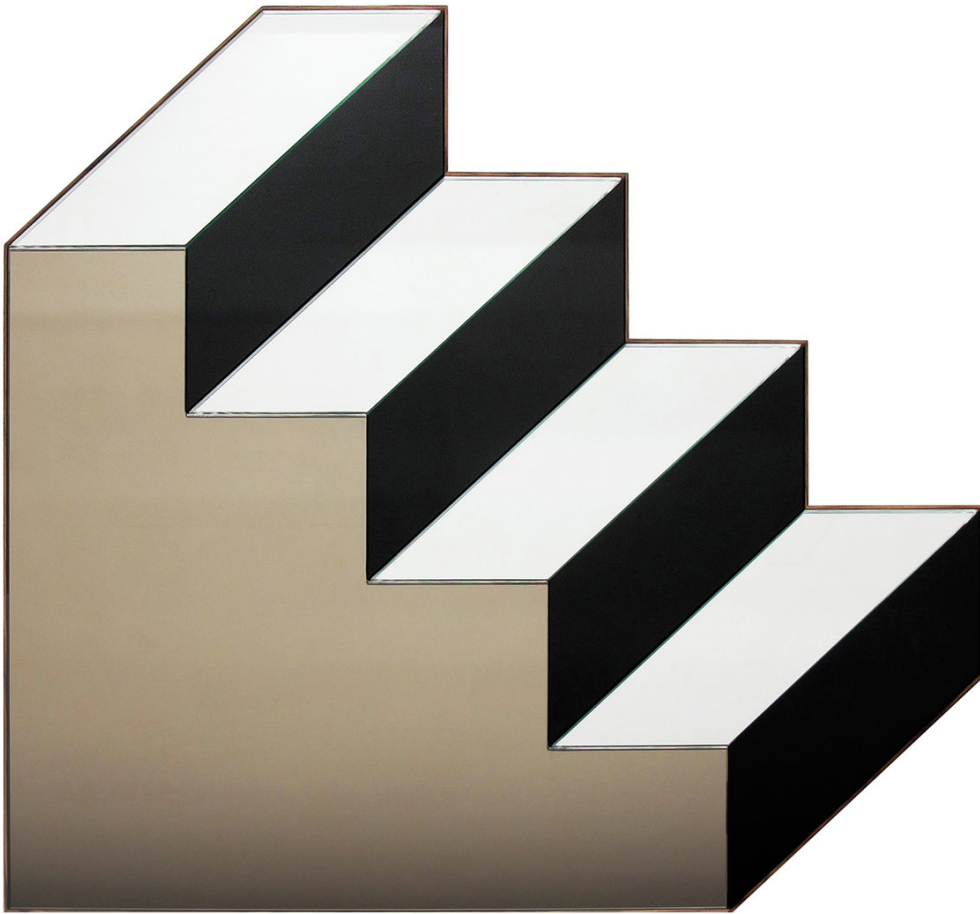

minima

Stair Mirror

Bower

DESCRIPTION

A more literal take on Bower's trompe l'oeil mirrors, the Stair Mirror visually adds an architectural element to any wall. The piece is composed of tinted mirror parts arranged to give it visual depth and dimension.

FEATURES

- black, bronze, and clear mirror
- walnut frame

DIMENSIONS

55"H x 55"W x 1" thick