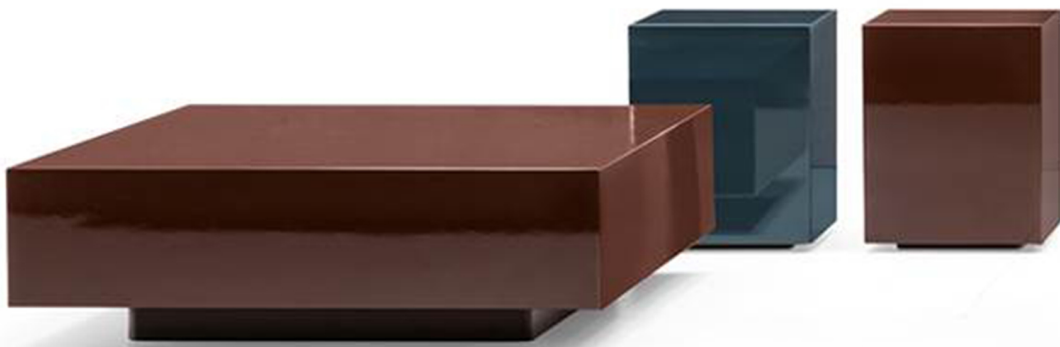

minima

Solid

Rodolfo Dordoni

DESCRIPTION

Developed starting from a simple square volume, the Solid family of complements reveals great versatility through its minimal shapes.

The Solid family hosts elements with different shapes and functions. With their square forms and cubist style, their bold personality adds a distinctive touch of flair to residential and Hospitality interiors.

They range from the parallelepiped volume, which is tall enough to be set alongside a dining table as an additional seat, to coffee tables for holding or storing objects, and nightstands for the sleeping area. The rich ensemble is completed by the console table, which sits on metal blade-like legs with a Black-Nickel finish.

Some Solid coffee tables are equipped with drawers, featuring a open Moka oak and a push & pull opening system. Coffee tables that prove useful storage solutions, featuring drawers with a perfect, minimal aesthetic that almost makes them imperceptible.

Sideboard: 70.5" x 27.5" x 12"H

FEATURES

- Glossy lacquer finish in colors: Corten, Moss, Petroleum and Moka
- Drawer interior finish in: oak, open-pore Moka lacquer finish
- Push and pull drawer opening system
- Base: matt Black lacquer finish
- Available as console as well