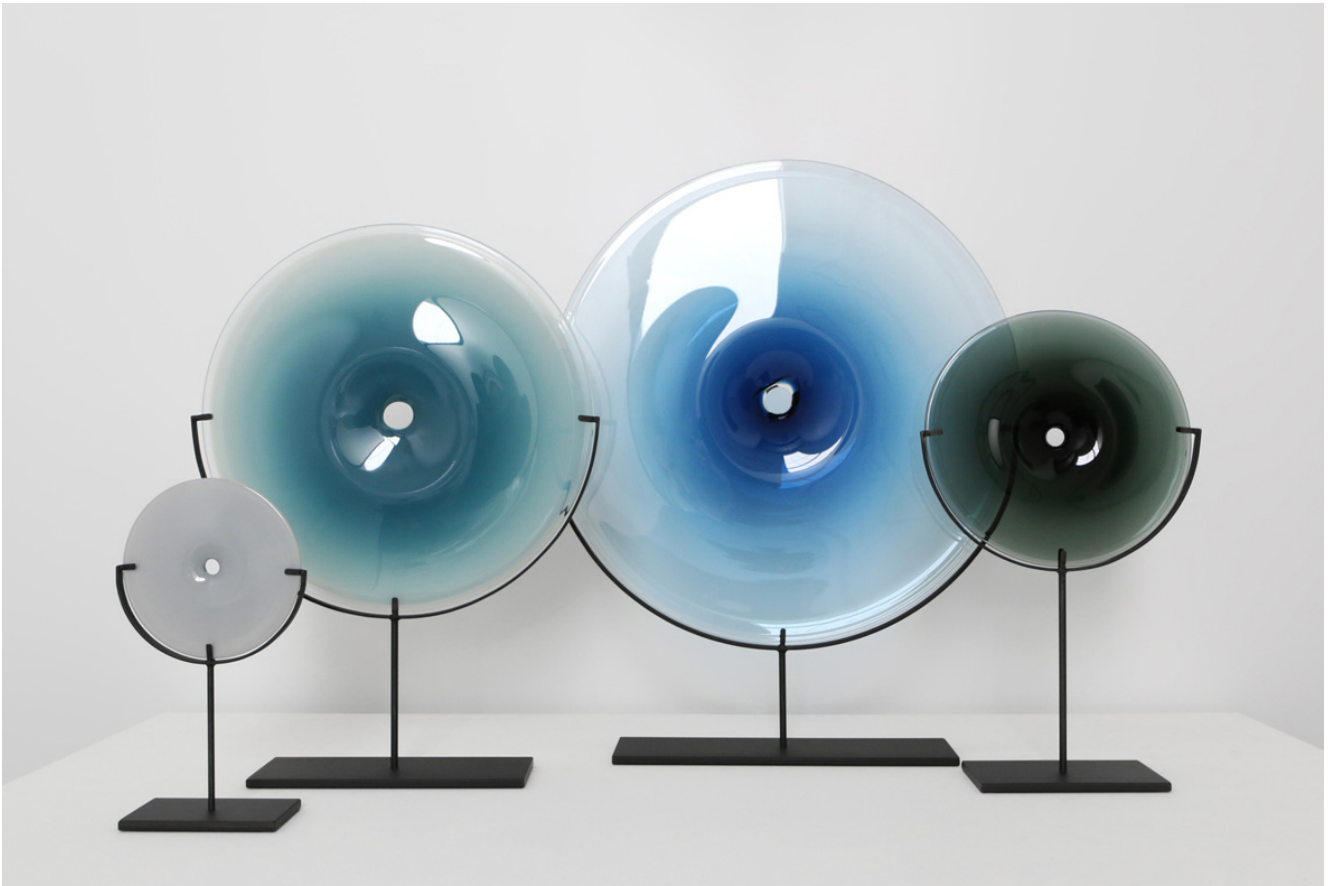

# Pool Object

### DESCRIPTION

SkLO pool objects are discs of handblown glass with open mouths at the center where the pieces are broken from the glassmaster's pipe and flame polished, giving each a unique detail. With handmade steel table stands. All sizes available with steel table stands. Medium, small, and mini sizes also available with brass table stands.

### DIMENSIONS

mini: 12.5"H x 7"W

small: 21"H x 12"W

medium: 24"H x 18"W

large ( table stand in dark oxidized only): 29"H x 24"W

### FEATURES

- Four sizes
- Nine colors: plum, smoke, smokey gray, steel blue, strawberry, light beige, gray, new blue, white
- Steel table stands available in dark oxidized finish only
- Brass stands available in brushed brass finish only