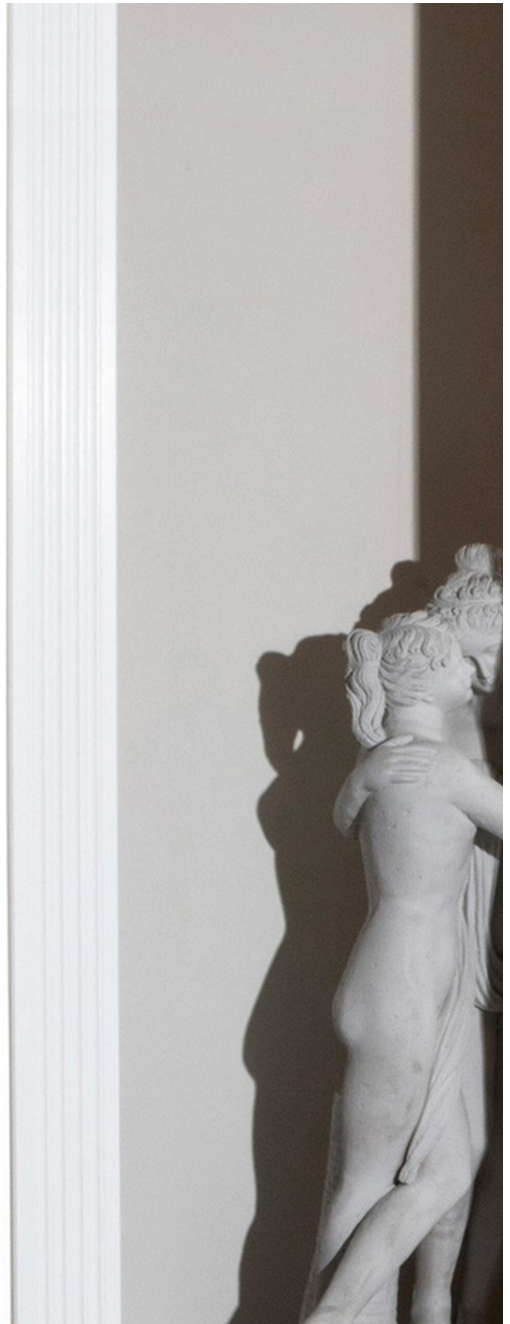

minima

Orca Mirror

Bower

DESCRIPTION

This circular mirror creates the illusion of a porthole through the wall. A crescent sliver of the black tinted mirror offers just enough of a suggestion to make you look twice.

FEATURES

- Glass Options: Black & Clear, Clear & Black, Peach & Clear, Bronze & Clear
Frame Options: Steam-bent Walnut or White Oak

DIMENSIONS

36" x 36" x 1"