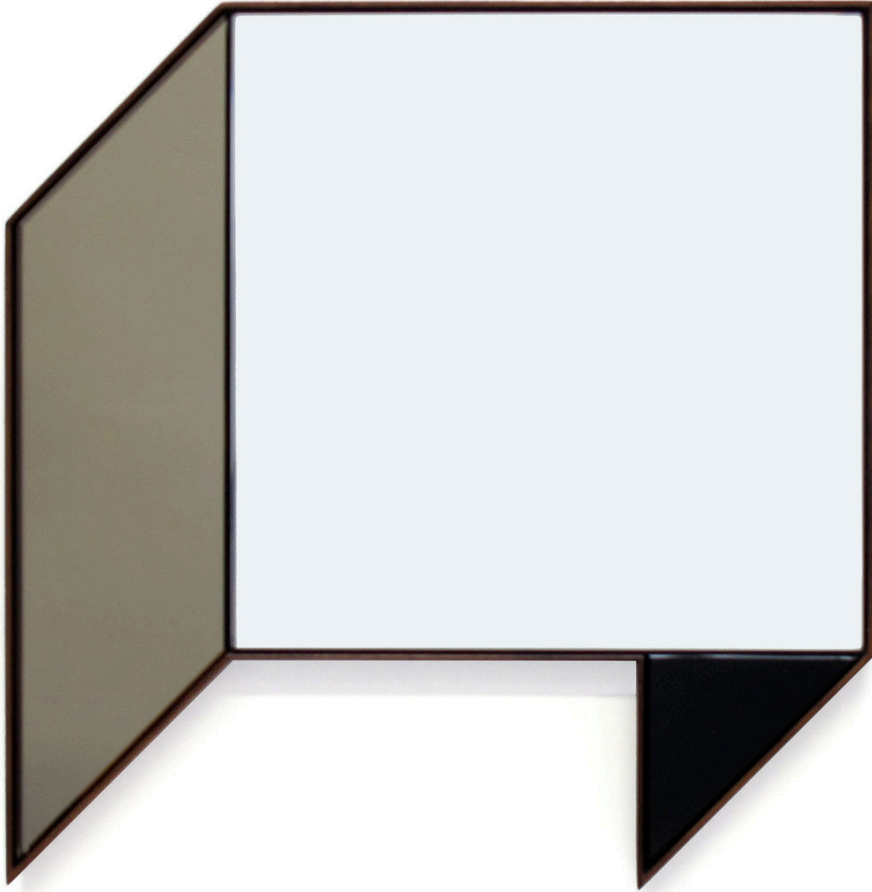

# Fold Mirror

Bower

## DESCRIPTION

Inspired by folded paper models made in Bower's studio, the Fold Mirror is composed of tinted mirror pieces arranged to give it visual depth and dimension.

## FEATURES

- black, bronze, and clear mirror
- walnut frame

## DIMENSIONS

20.5"H x 20.5"W x 1" thick