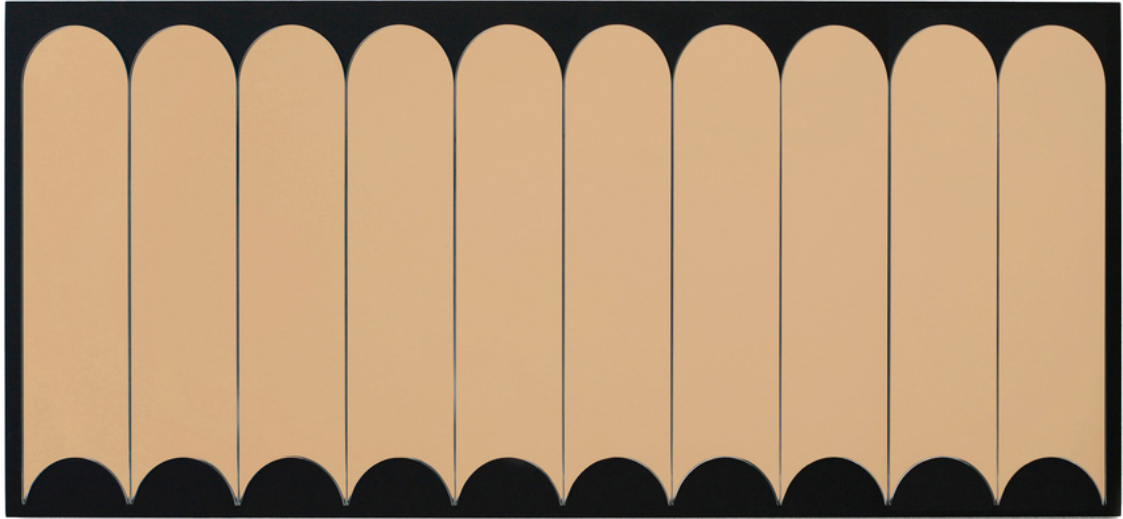

minima

Dune Mirror

Bower

DESCRIPTION

Bower continues their exploration of trompe l'oeil mirrors with the Dune Mirror. As a departure from their previous collection of mirrors which depict singular solid shapes (Shape Mirrors), they have created a textured effect through a simple repeating pattern, which can be found throughout their Dune furniture collection.

FEATURES

- clear or peach mirror
- walnut frame
- can be hung horizontally or vertically
- variety of mirror tints available by request

DIMENSIONS

63" x 26" x 1"thick