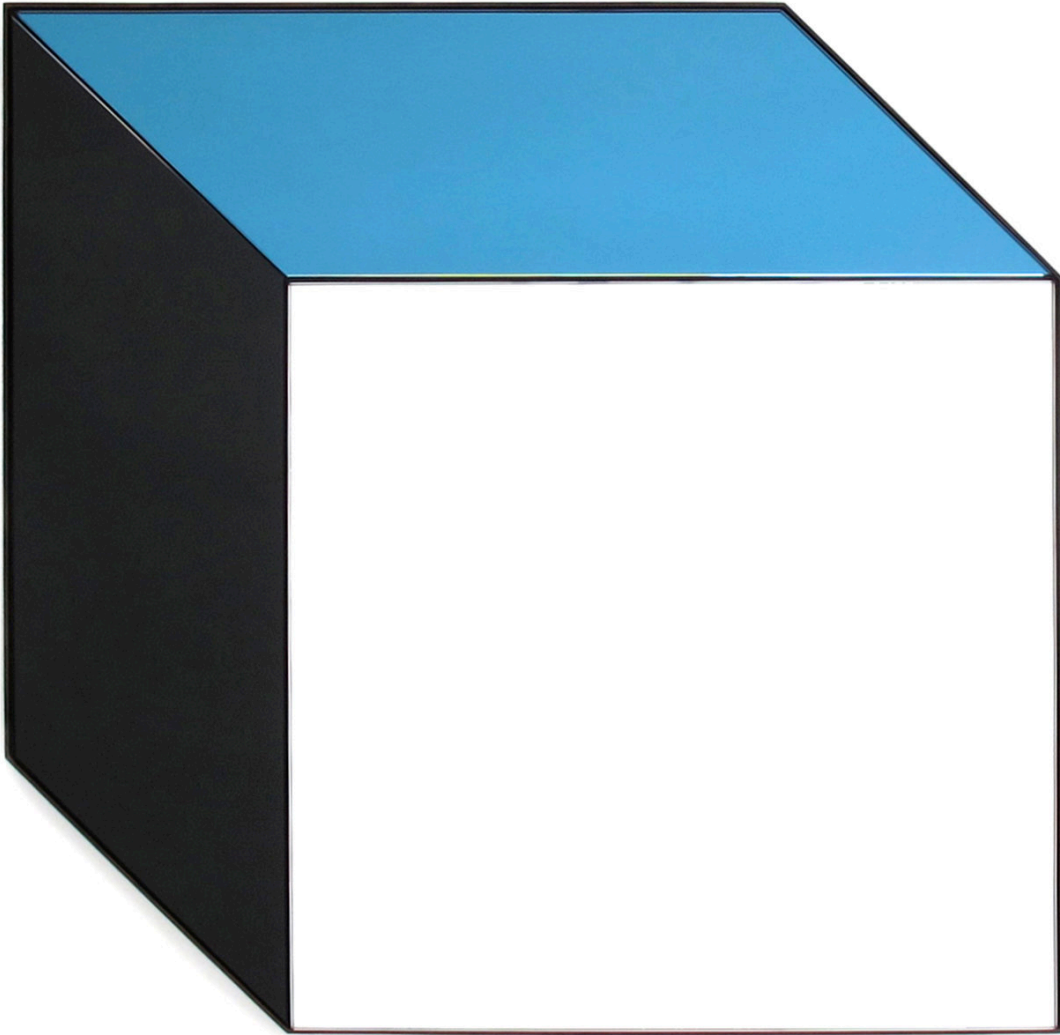

# Cube Mirror

Bower

## DESCRIPTION

The Cube Mirror is composed of tinted mirror pieces arranged to give it visual depth and dimension.

## FEATURES

- black, blue, and clear mirror
- walnut frame

## DIMENSIONS

24.3"H x 24.3"W x 1" thick