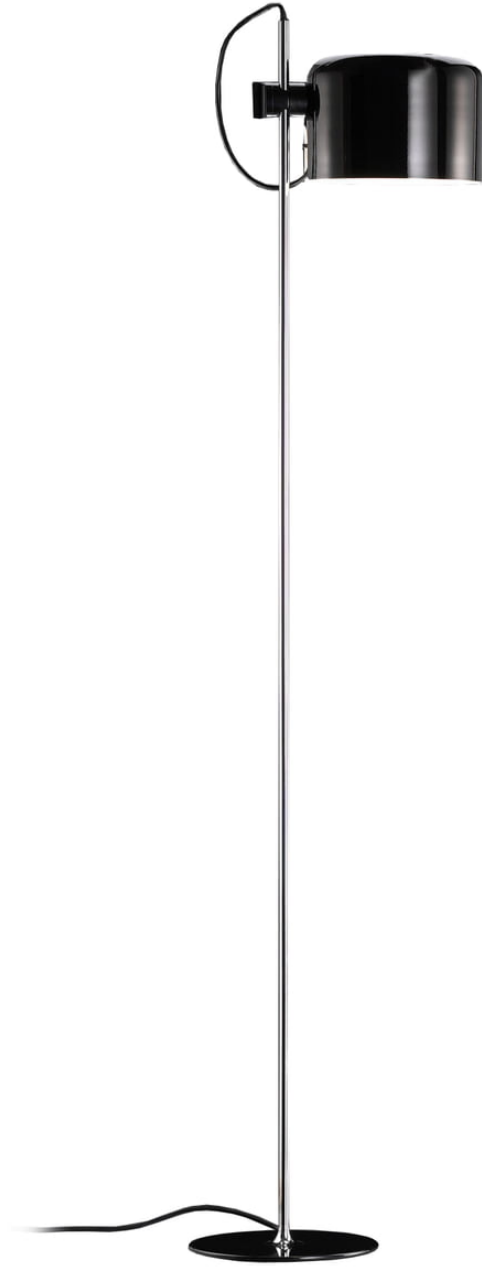

MINIMA

Coupé

Joe Colombo

DESCRIPTION

The Coupé series, designed by Joe Colombo, was initially conceived as a variation of the Spider family, created by the same designer, of which it has kept its base and stem. The simple, ingenious mechanism that connects the stem to the head makes it possible to direct the beam in several directions, by moving the dome up, down and sideways.

In 1968, Coupé won the "International Design Award" of the American Institute of Interior Designers in Chicago. It is part of the permanent collection at both the MoMA in New York and the "Neue Sammlung" Museum in Munich.

Available in two versions, with either a semi-cylindrical or a semi-spherical dome, over the years, many models of Coupé have been created (ranging between the historic table lamp to the floor and wall lamps), becoming one of the most renowned and appreciated Oluce collections.

DIMENSIONS

11" x 55"H

FEATURES

- Finish: Chromium-plated metal/Aluminium
- Color: white, Black