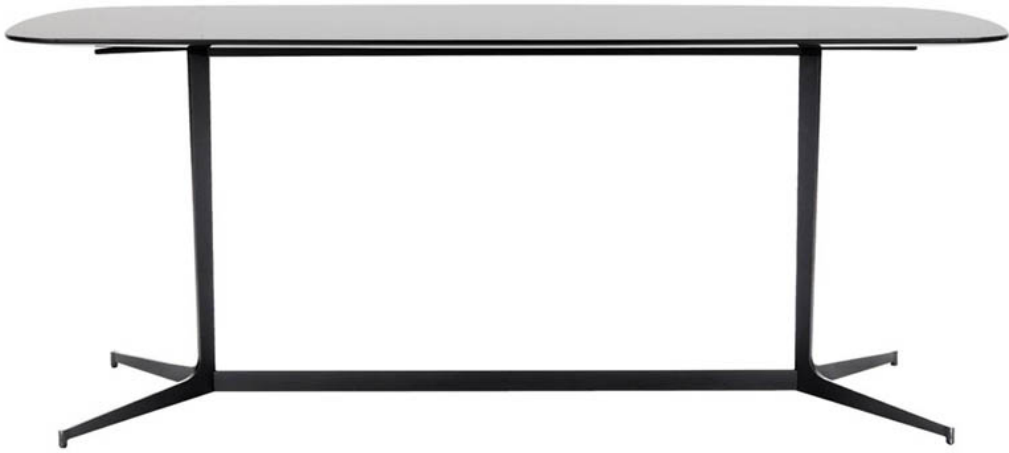

# Clyfford Desk

Rodolfo Dordoni

## DESCRIPTION

The Clyfford collection is defined by simple contemporary design. The table frame is made from laser-cut, drawn metal and finished in semi gloss pewter-color.

## FEATURES

- Table top is available in open-pore coffee brown lacquered oak or one of the following glossy lacquered colors: mud, granite, pewter and petroleum

## DIMENSIONS

71" W, 27.5" D, 28.5"