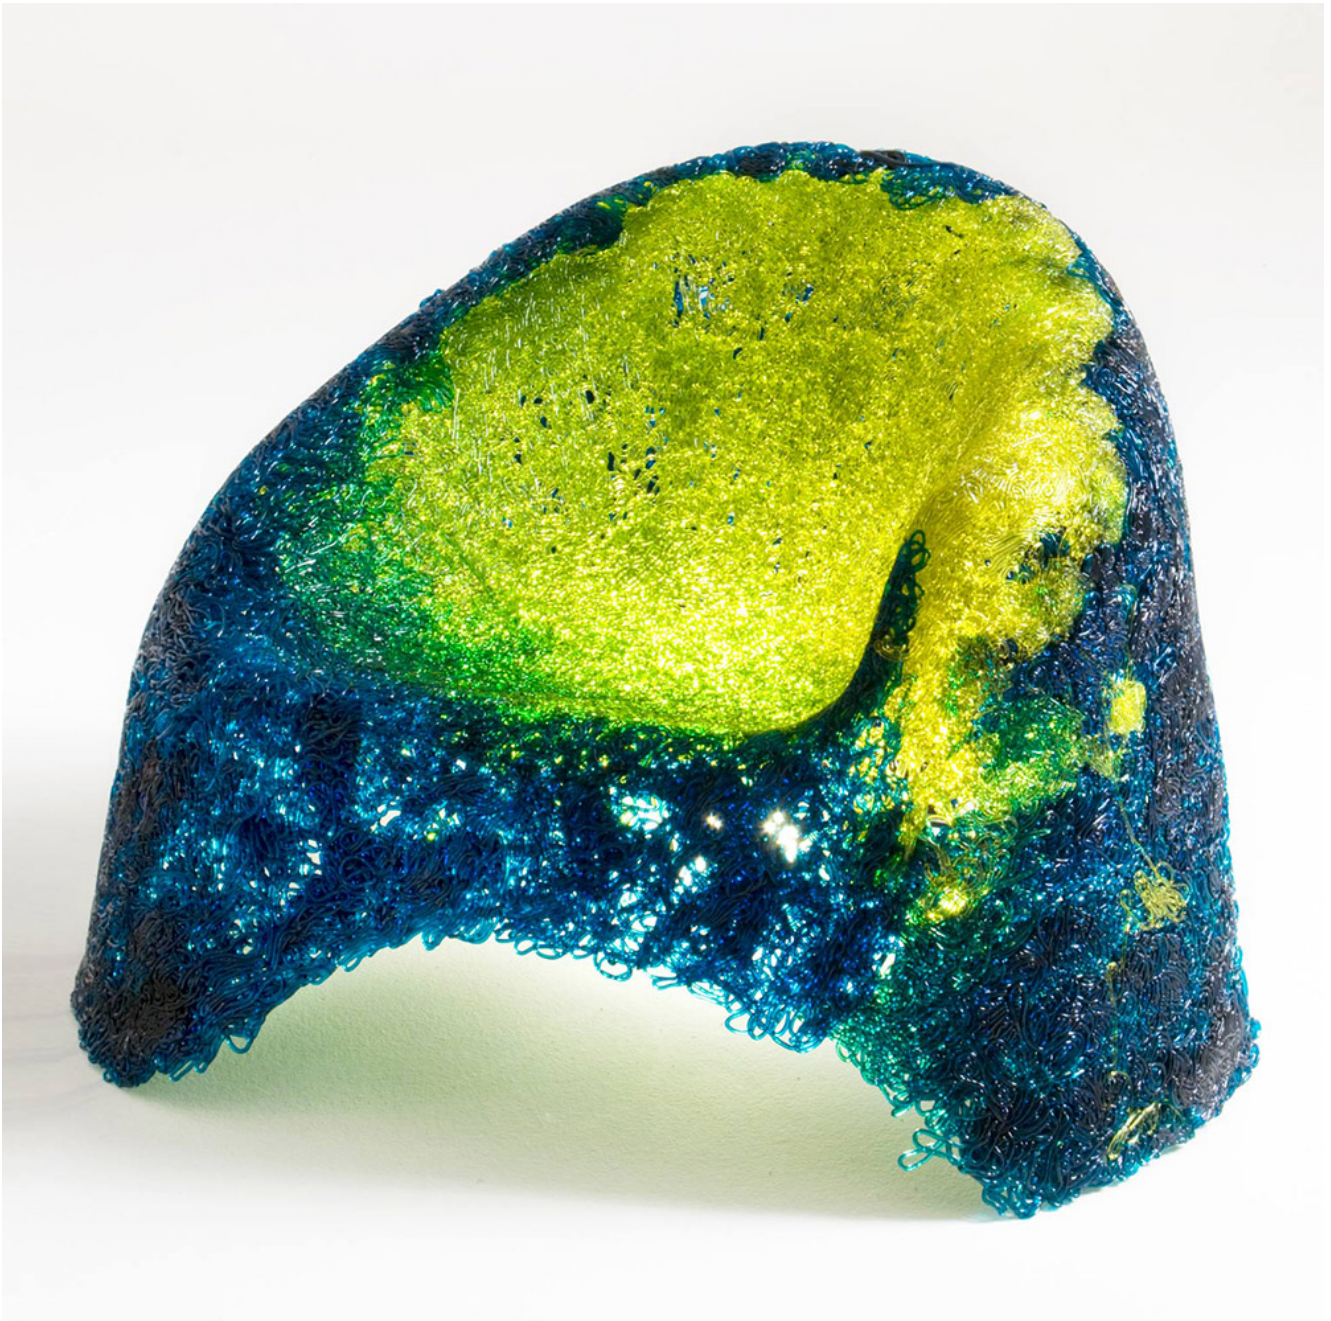

MINIMA

Alice

Jacopo Foggini

DESCRIPTION

Alice is a chair that belongs in Wonderland. Translucent polycarbonate in shades of fluorescent green, petroleum blue, lemon yellow and fuchsia, are woven together with led lights to create a chair that literally shines. This unique piece combines the latest in material and LED technology, with sophisticated visual texture, to produce a true showstopper. Edra succeeds again at what it does best.

DIMENSIONS

W 44.8" x D 38.6" x H 31.5"

FEATURES

- monocoque polycarbonate structure
- scratch proof trips in anti-slip rubber
- 48W LED strip illumination with power transformer