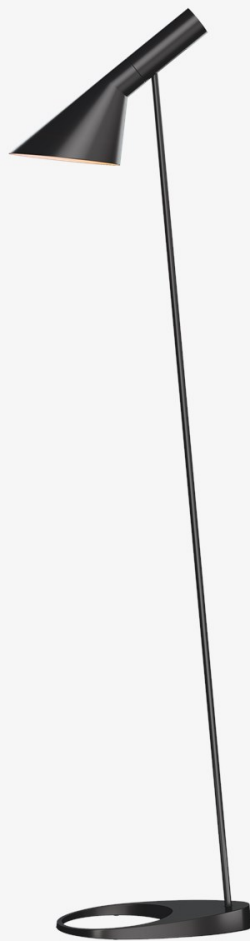

MINIMA

www.minima.us

215 922 2002
131 & 118-120 N 3rd Street
Philadelphia, PA 19106

sales@minima.us

AJ Floor

Arne Jacobsen

DESCRIPTION

Arne Jacobsen designed the AJ Lamp for the SAS Royal Hotel in Copenhagen (Radisson Collection) in 1957. Today, the AJ family is regarded as the design that the Danish architect is best known for all over the world. At that time, the AJ family comprised a table and a floor lamp as well as a wall lamp, a small table lamp and a table lamp that was designed to attach to the table. The wall lamp could be found in beautiful rows in stainless steel in the lobby when the hotel was opened in 1960. In combination with the pendant AJ Royal, the AJ Lamp formed part of the overall design concept that Jacobsen created for the hotel. Arne Jacobsen did not just design the hotel down to the smallest detail for SAS (Scandinavian Airlines), he also designed almost all the hotel's original furniture and utility items.

The fixture emits downward directed light. The angle of the shade can be adjusted to optimize light distribution. The shade is painted white on the inside to ensure a soft comfortable light.

FEATURES

- Finish: Black, White, Pale Petroleum, Electric Orange, Soft Lemon, Warm Sand, Dusty Blue, Warm Gray, Black w/ Brass stem, Warm Gray w/ Brass Stem, or Polished Stainless Steel

DIMENSIONS

- 10.8" x 51.2"H