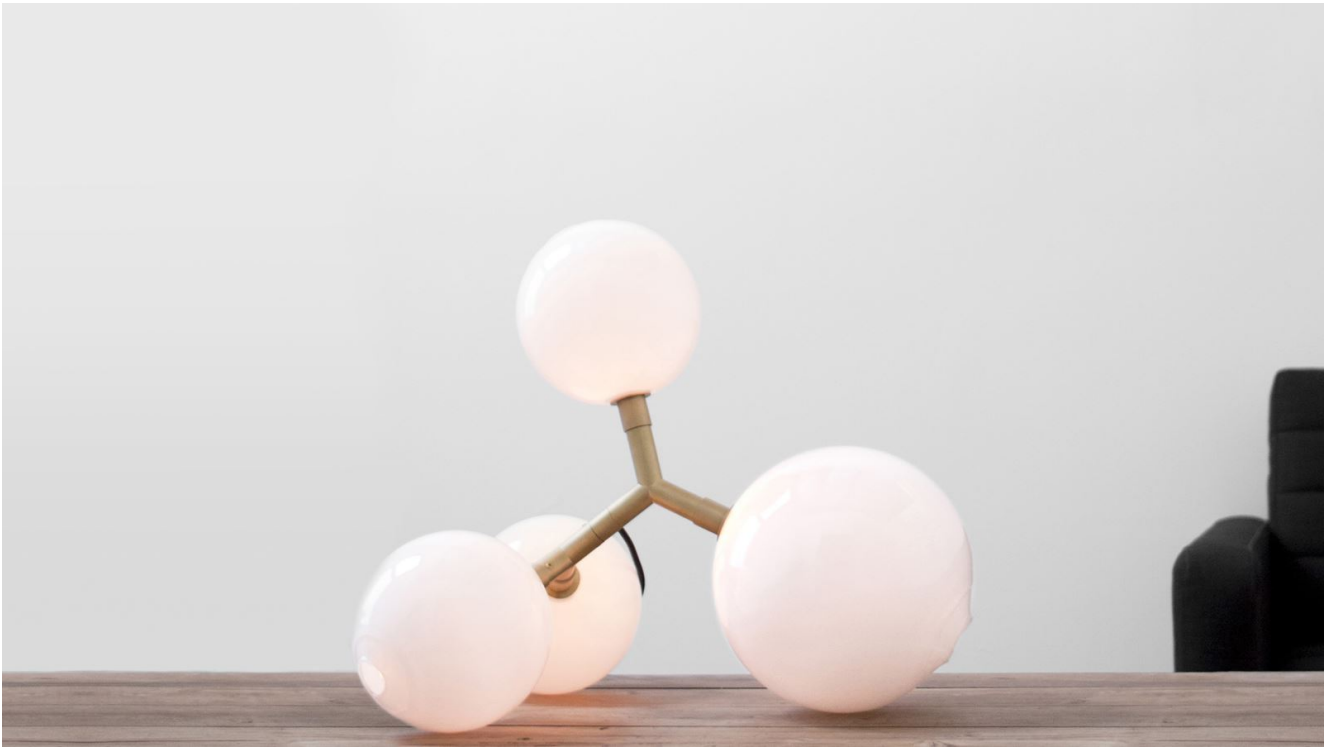

# Veer Light

### DESCRIPTION

The SkLO veer light consists of four lit glass spheres on a brass armature. Three of the spheres are 7" (18cm) in diameter, and the fourth is 10" (25cm) in diameter. The glass shapes feature double-dipped fire-polished mouths where the piece is broken from the glass master's pipe, making each unique. Glass is hand blown in the Czech Republic.

### DIMENSIONS

20"W x 20"D x 19"H

### FEATURES

- glass in opaque white
- finishes available are dark oxidized, brushed brass, or polished nickel
- 6 ft black fabric-wrapped cord with in-line switch and wall plug