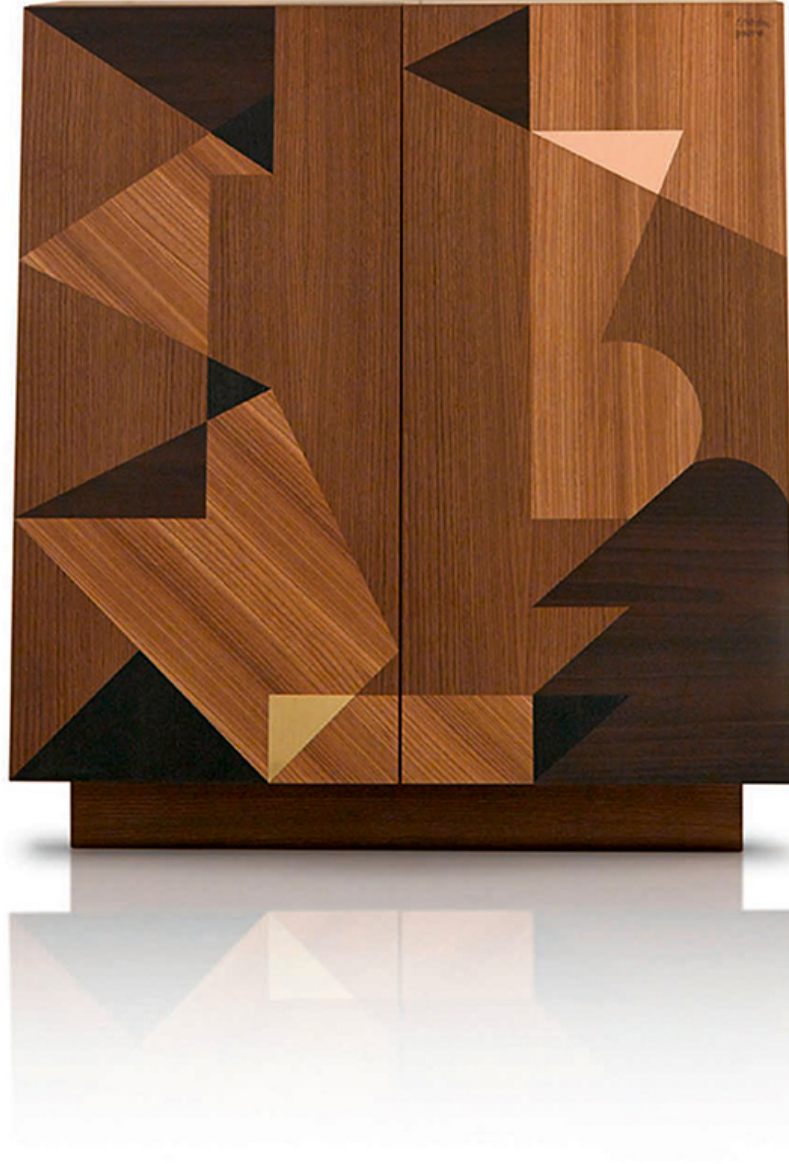

# Schermo

Alessandro Mendini

## DESCRIPTION

Schermo is a square cupboard on a base with a sloping hinged door. It is created with an inlaid design on the front, achieved by combining three different types of wood – elm, oak and acacia – according to abstract geometric compositions that meld the points of the triangle with the curved contours of the circle in unexpected directions. With a maple interior, pliable brass elements and the unexpected three-dimensionality in its profile, Schermo belongs to a small series of exquisite and collectible furniture, between art and design.

## DIMENSIONS

W 33.1" X D 18.5" X H 37"