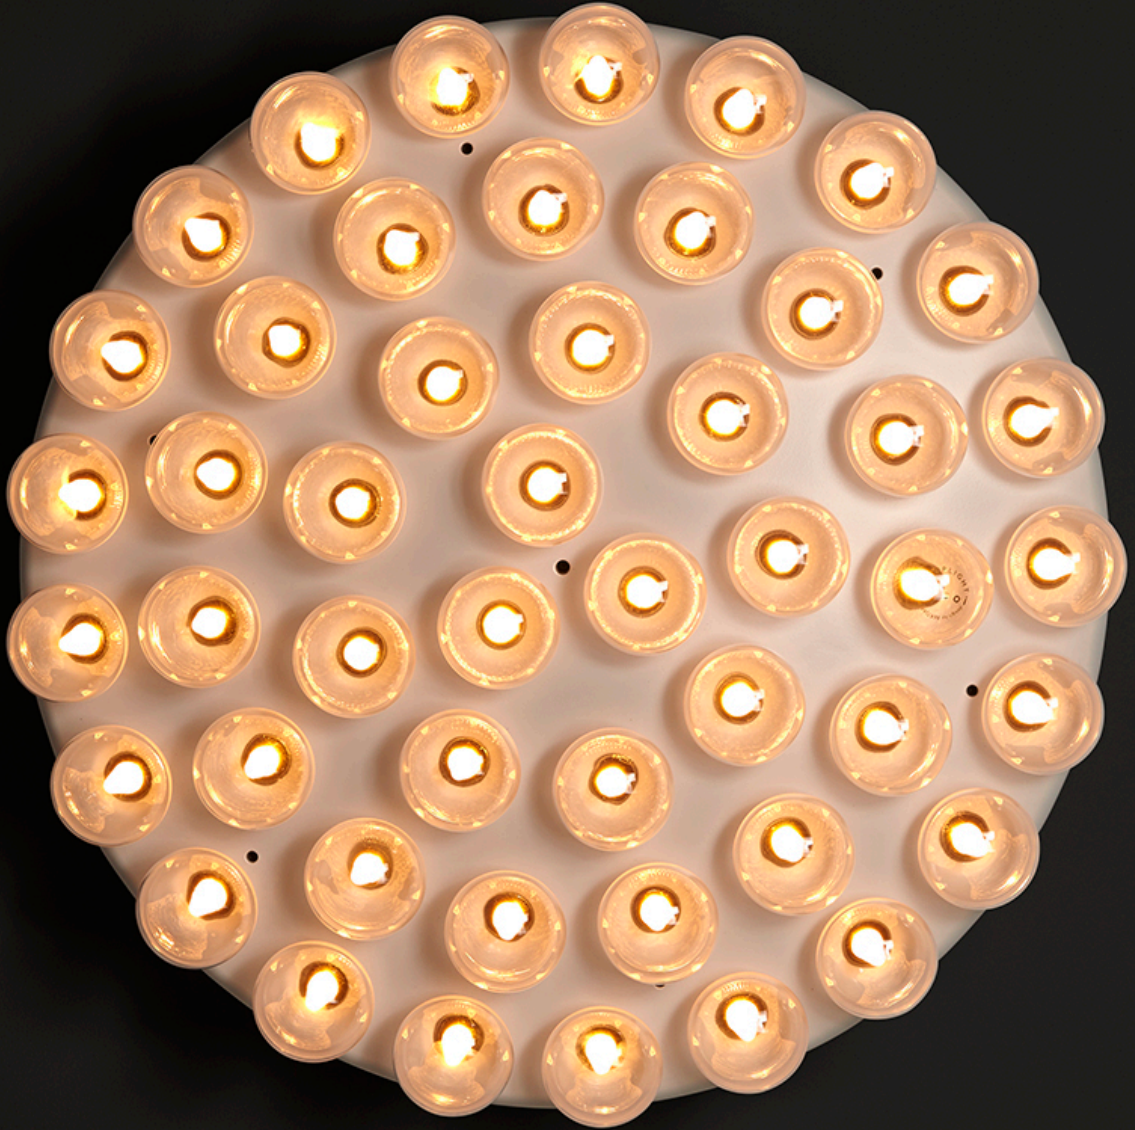

MINIMA

Prop Light Wall

Bertjan Pot

DESCRIPTION

We have round lights, we have straight lights. We have them with light on the side, we have them with lights on two sides. You can hang them high, low, horizontally, vertically, or even hang in an angle. Put them on the floor, hang them on your wall or down from the ceiling. We find it very hard to imagine an interior where this prop is not in place.

DIMENSIONS

D 28.7"

FEATURES

- available in white with glass bulbs