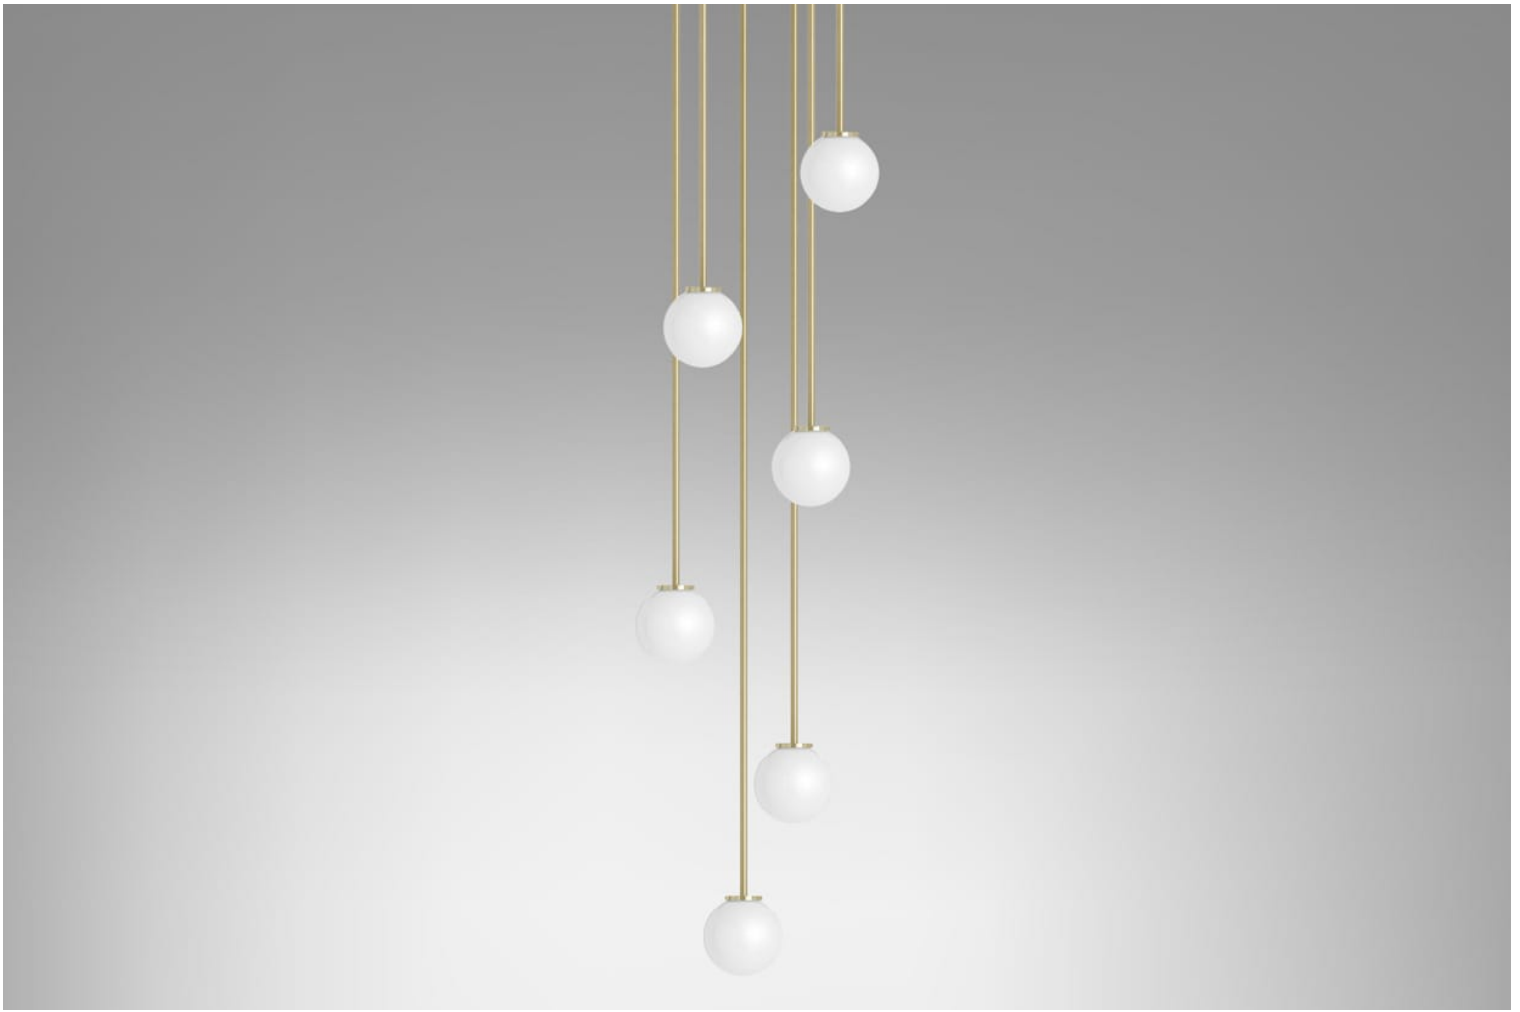

minima

Mezzo Cluster

CTO Lighting

DESCRIPTION

Modern with an Italian retro feel, a simple and stylish light to suit all interiors. It is beautifully proportioned with hand-finished metalwork and soft opal glass balls.

FEATURES

- comes in two sizes
- available in satin brass or polished nickel with opal glass shade

DIMENSIONS

5"Ø x 6"H with min. 100" stem (min. 106" total drop)