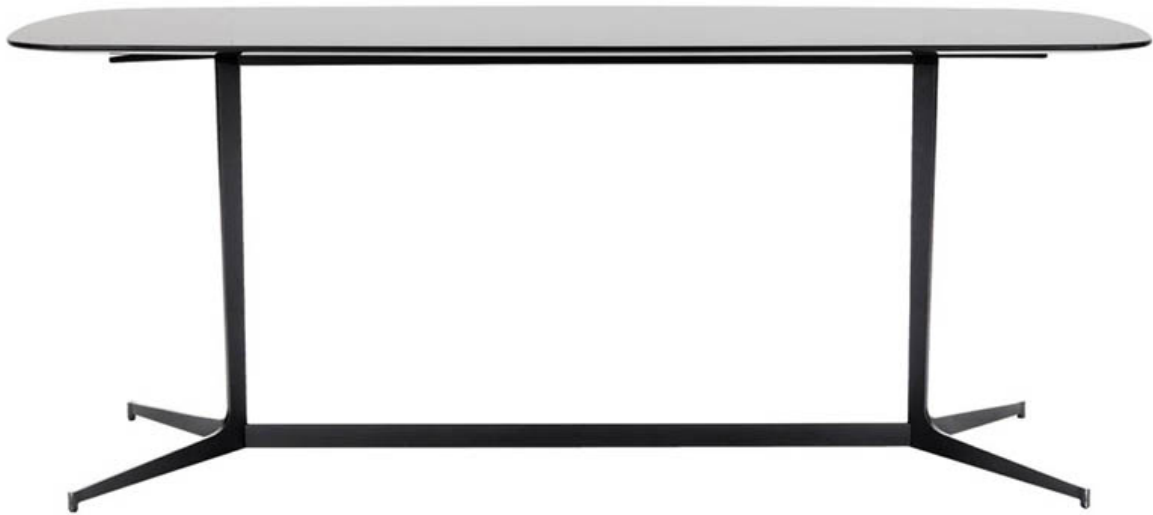

MINIMA

Clyfford Desk

Rodolfo Dordoni

DESCRIPTION

The Clyfford collection is defined by simple contemporary design. The table frame is made from laser-cut, drawn metal and finished in semi gloss pewter-color.

FEATURES

- Table top is available in open-pore coffee brown lacquered oak or one of the following glossy lacquered colors: mud, granite, pewter and petroleum

DIMENSIONS

71" W, 27.5" D, 28.5"