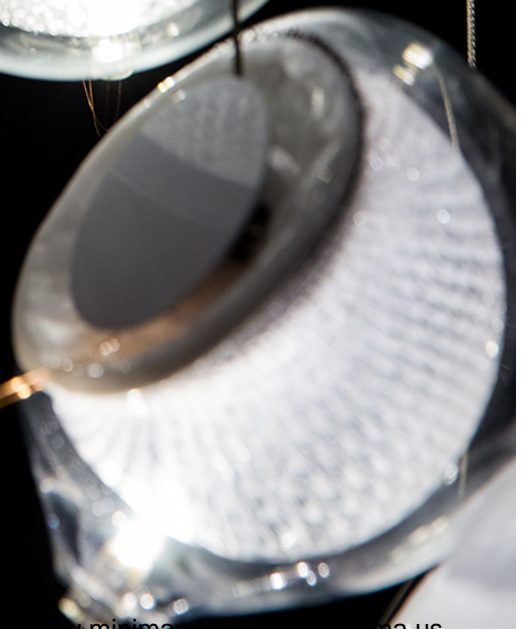

minima

76 Series Light

Bocci

DESCRIPTION

A vacuum is introduced to a strata composed of hot white and clear glass with copper mesh between; the vacuum causes the white layer to pull away through the embedded mesh, leaving numerous tendrils of white glass suspended within an interstitial space as it goes.

FEATURES

- blown glass pendants
- 1.1 watt LED bulbs
- pendant length may be adjusted on site
- available with different configurations and number of pendants, as well as wall-mount

DIMENSIONS

number and length of pendants are variable