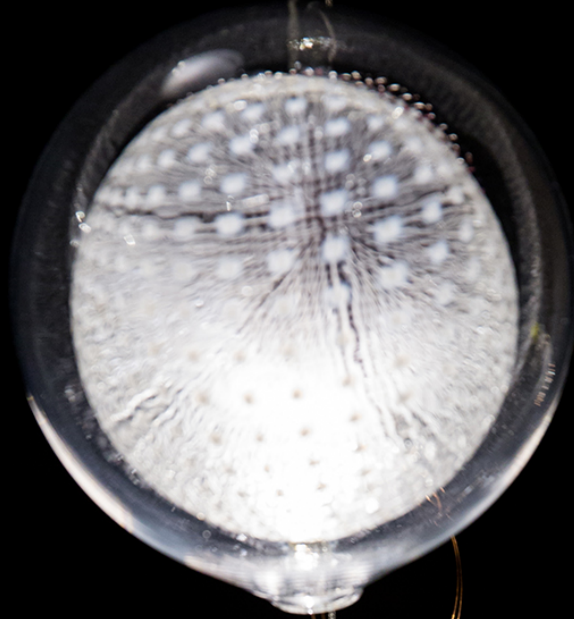

minima

76 Series Light

Bocci

DESCRIPTION

A vacuum is introduced to a strata composed of hot white and clear glass with copper mesh between; the vacuum causes the white layer to pull away through the embedded mesh, leaving numerous tendrils of white glass suspended within an interstitial space as it goes.

FEATURES

- blown glass pendants
- 1.1 watt LED bulbs
- pendant length may be adjusted on site
- available with different configurations and number of pendants, as well as wall-mount

DIMENSIONS

number and length of pendants are variable